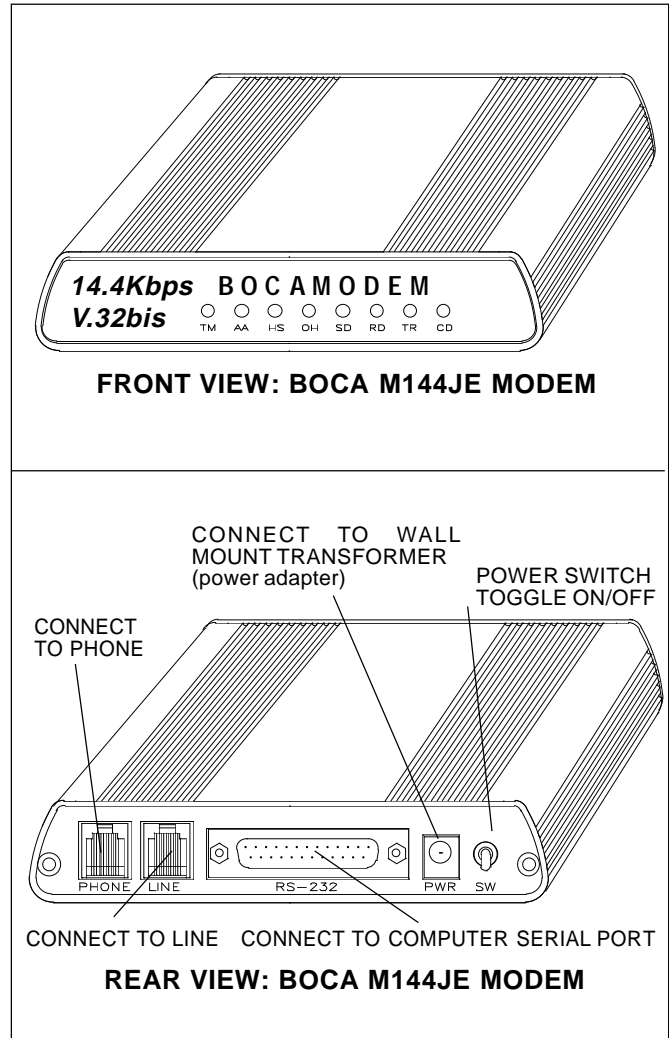

Product Specifications

Product Code: M144JE
Product Name: 14.4Kbps Japanese Modem by Boca

1377 Clint Moore Road • Boca Raton, FL 33487-2722, USA
Tel: (407) 997-6227 • Fax: (407) 997-0918 • QuickFax: (407) 995-9456
Visit our Web site: <http://www.boca.org>

The JATE-approved V.32bis 14.4Kbps BOCAMODEM is manufactured under the strictest international quality standards. The modem is ideal for applications requiring increased throughput up to 57,600bps. The Group 3 send/receive fax capabilities provide the ability to fax virtually anywhere in the world from your PC.

Data Features

- ◆ Supports V.32bis, V.32, V.22bis, V.23, V.22, V.21, Bell 212A, and Bell 103.
- ◆ Supports V.42/MNP2-4 error control and V.42bis/ MNP5 data compression for throughput up to 57,600bps

Fax Features

LED Status Indicators

TM, AA, HS, OH, SD, RD, TR, CD

Diagnostics

- Local/remote digital and analog loopback.
- Automatic power-on self-test.

Dimensions

EXTERNAL: 18.42 CM X 13.67 CM X 3.18 CM