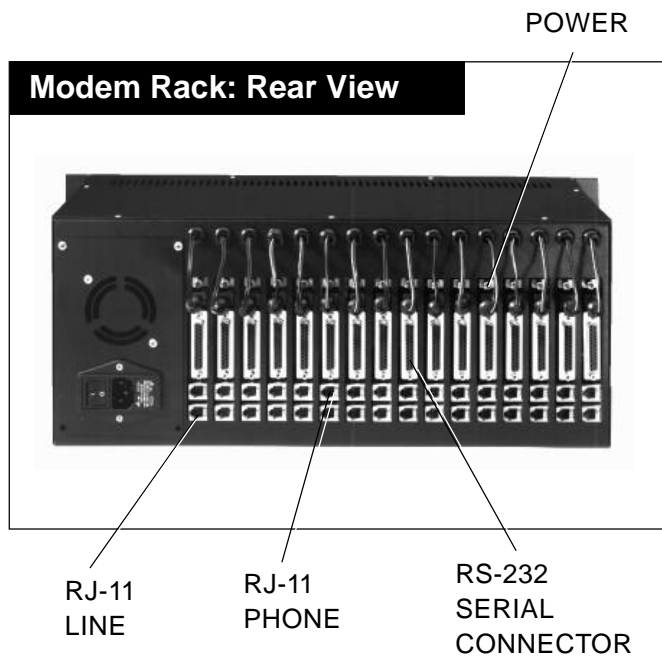

◆ Package includes:

- Modem rack case
- Holds up to 16 modem cards with attached inserter/ejector clips
- 2 rack-mounting angles for vertical mounting of multiple units
- 2 stacking plates for stacking of multiple units
- 8 6/32 x 1/4" philips screws (for mounting or stacking)

◆ Power: 220V AC (connector on rear)

◆ Dimensions: 41.61 cm x 19.53 cm x 17.63 cm

Modem Rack: Front View

Modem Rack: Rear View

Modem Specifications

Modem Data Rate: 28.8K, 14.4K, 12K, 9600, 7200, 4800, 2400, 1200, or 300bps