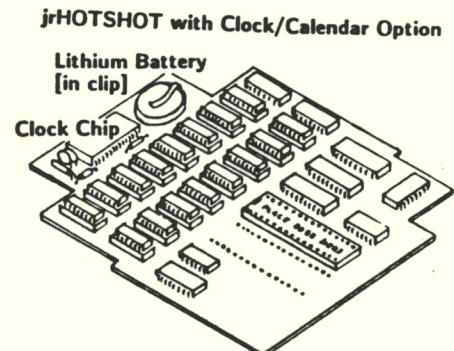

Diskette Controller Plug-in and Cable for second (external) floppy disk

jrHOTOSHOT with Second Disk Ctrlr/Cable Option

You can have this useful Controller plug-in alone or as an option to any jrHOTOSHOT Fast Memory. Either way, this makes it easy to add a second floppy drive to your PCjr. No additional power supply is needed for this plug-in.

As option to Fast Memory: just \$49

Alone: just \$79

Real-Time Clock/Calendar Plug-in with Lithium Battery Backup

As an option to any Fast Memory or by itself, this is a super clock/calendar with lithium battery. We used the best clock chip possible... it stays accurate even through leap years! Lithium battery has large Ampere-Hour rating for long, long life when the computer is off. Clip holds battery to allow replacement. With software provided, setting the time is simple, and your PCjr will automatically read the time and date whenever switched on. This is so convenient to have, and the time/date stamps on your files will always be accurate and reliable. You'll know which file is the latest version, etc. No additional power supply is needed for this clock/calendar.