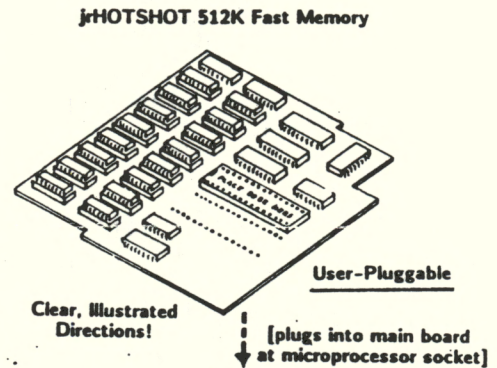

The jrHOTOSHOT Multi-function Upgrade Plug-ins for your PCjr

Easy to Install ... new through COMPUTER RESET

512K or 256K jrHOTOSHOT Fast Memory Plug-ins

Adds fast, contiguous memory at addresses 129K and above. Fast Memory increases the PCjr performance to the level of a PC/XT as proven by the speed measurement program sent along on a diskette. If you have a 128K PCjr, the 512K plug-in gives you contiguous memory from 0-640K, or with the 256K upgrade you'll have contiguous memory from 0-384K. No additional power supply is needed.

Simple "device driver" software supplied with the upgrade should be copied once onto your DOS diskette so the Fast Memory is instantly recognized by DOS whenever you turn on your PCjr. The driver works elegantly and transparently. This software also gives your PCjr an 80-column screen immediately. It's easy, especially since everything is fully explained by illustrated directions.