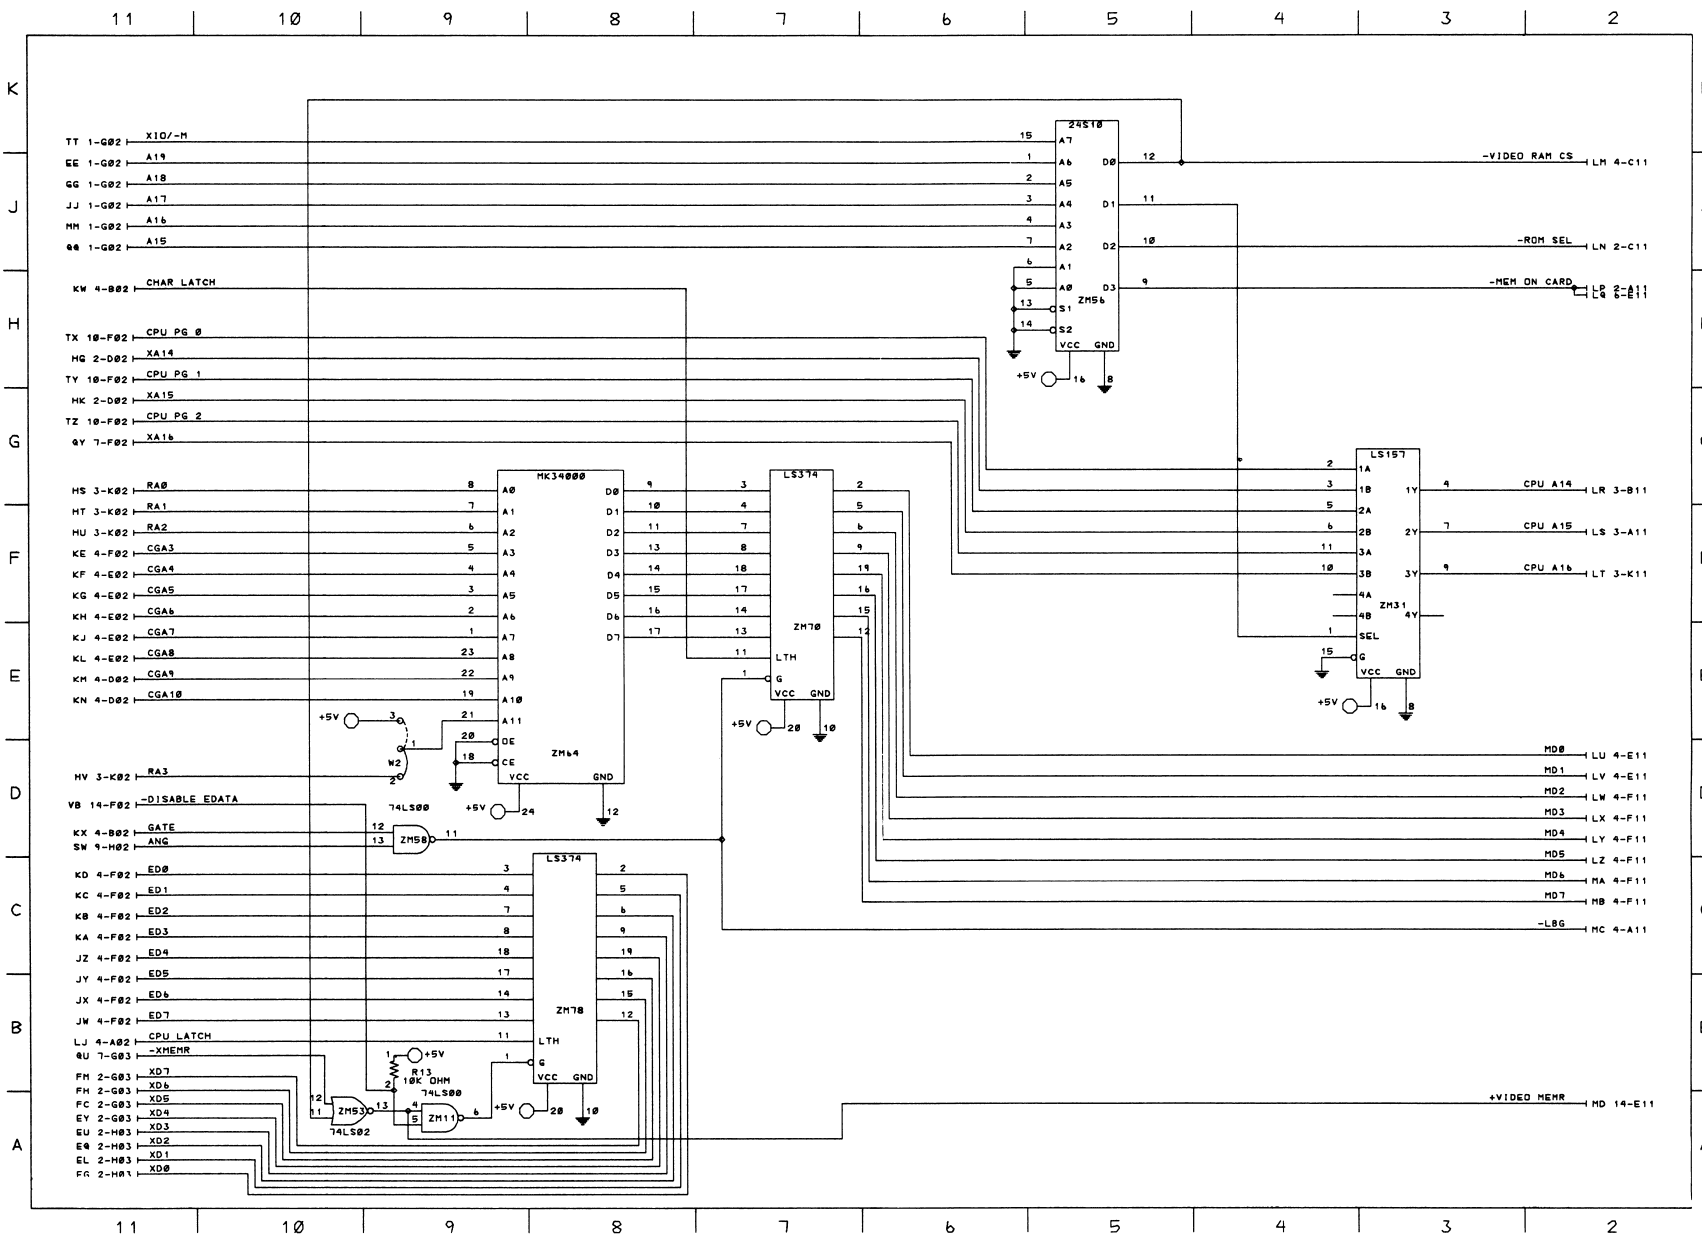

Appendix B. LOGIC DIAGRAMS

Contents

System Board	B-3
Program Cartridge	B-20
Power Supply Board	B-23
64KB Memory and Display Expansion	B-25
Color Display	B-29
Diskette Drive Adapter	B-30
Internal Modem	B-36
Parallel Printer Attachment	B-37
Infra-Red Receiver Board	B-42
Graphics Printer	B-43
Compact Printer	B-47

Notes:

(

(

(

System Board (Sheet 1 of 17)

System Board (Sheet 4 of 17)

System Board (Sheet 5 of 17)

System Board (Sheet 7 of 17)

System Board (Sheet 9 of 17)

System Board B-11

System Board (Sheet 12 of 17)

System Board (Sheet 14 of 17)

B-16 System Board

System Board (Sheet 16 of 17)

B-18 System Board

Program Cartridge (Sheet 1 of 3)

B-20 Program Cartridge

Program Cartridge (Sheet 3 of 3)

B-22 Program Cartridge

Power Supply Board (Sheet 1 of 2)

Power Supply Board (Sheet 2 of 2)

64KB Memory and Display Expansion (Sheet 1 of 4)

64KB Memory and Display Expansion (Sheet 2 of 4)