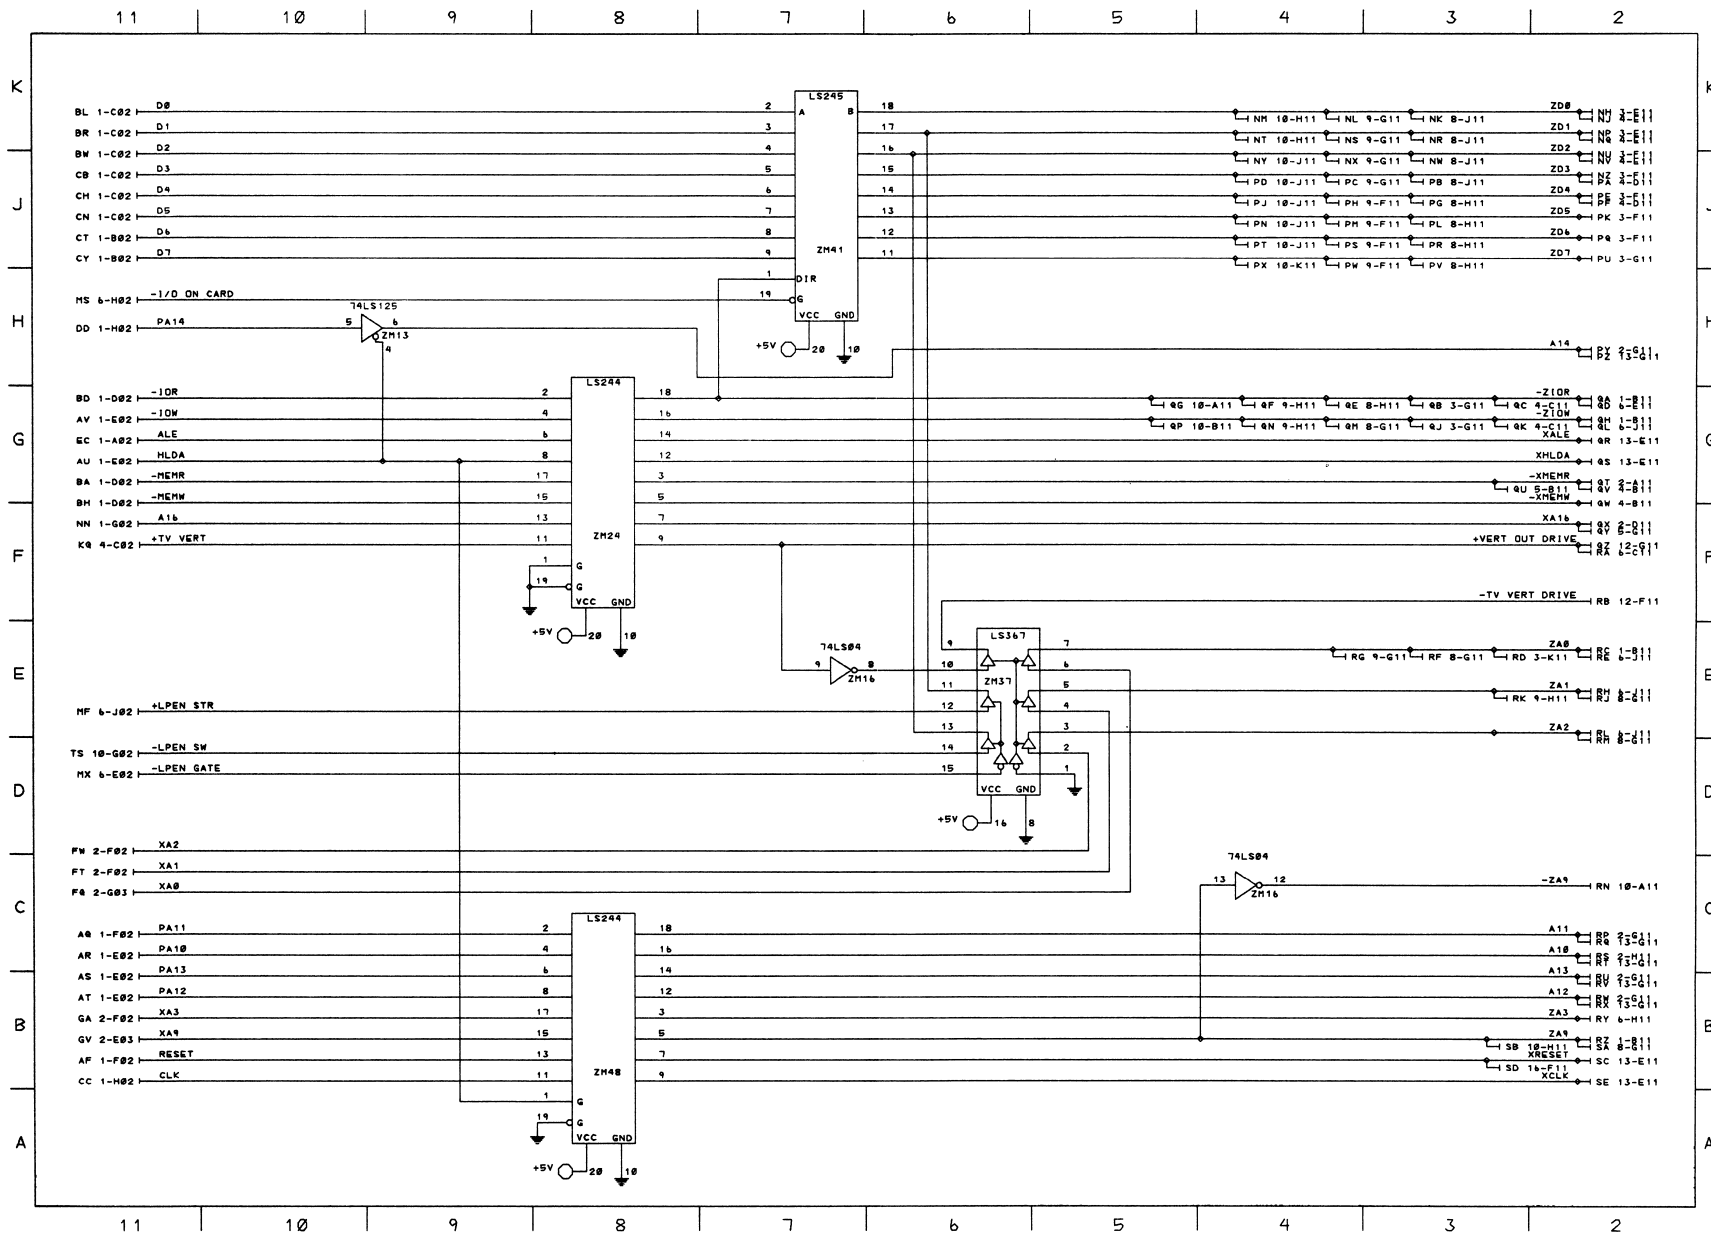

Appendix B. LOGIC DIAGRAMS

Contents

System Board	B-3
Program Cartridge	B-20
Power Supply Board	B-23
64KB Memory and Display Expansion	B-25
Color Display	B-29
Diskette Drive Adapter	B-30
Internal Modem	B-36
Parallel Printer Attachment	B-37
Infra-Red Receiver Board	B-42
Graphics Printer	B-43
Compact Printer	B-47

Notes:

(

(

(

System Board (Sheet 1 of 17)

System Board (Sheet 4 of 17)

System Board (Sheet 5 of 17)

System Board (Sheet 7 of 17)

System Board (Sheet 9 of 17)

System Board B-11

System Board (Sheet 12 of 17)

System Board (Sheet 14 of 17)

B-16 System Board

System Board (Sheet 16 of 17)

B-18 System Board

Program Cartridge (Sheet 1 of 3)

B-20 Program Cartridge

Program Cartridge (Sheet 3 of 3)

B-22 Program Cartridge

Power Supply Board (Sheet 1 of 2)

Power Supply Board (Sheet 2 of 2)

64KB Memory and Display Expansion (Sheet 1 of 4)

64KB Memory and Display Expansion (Sheet 2 of 4)