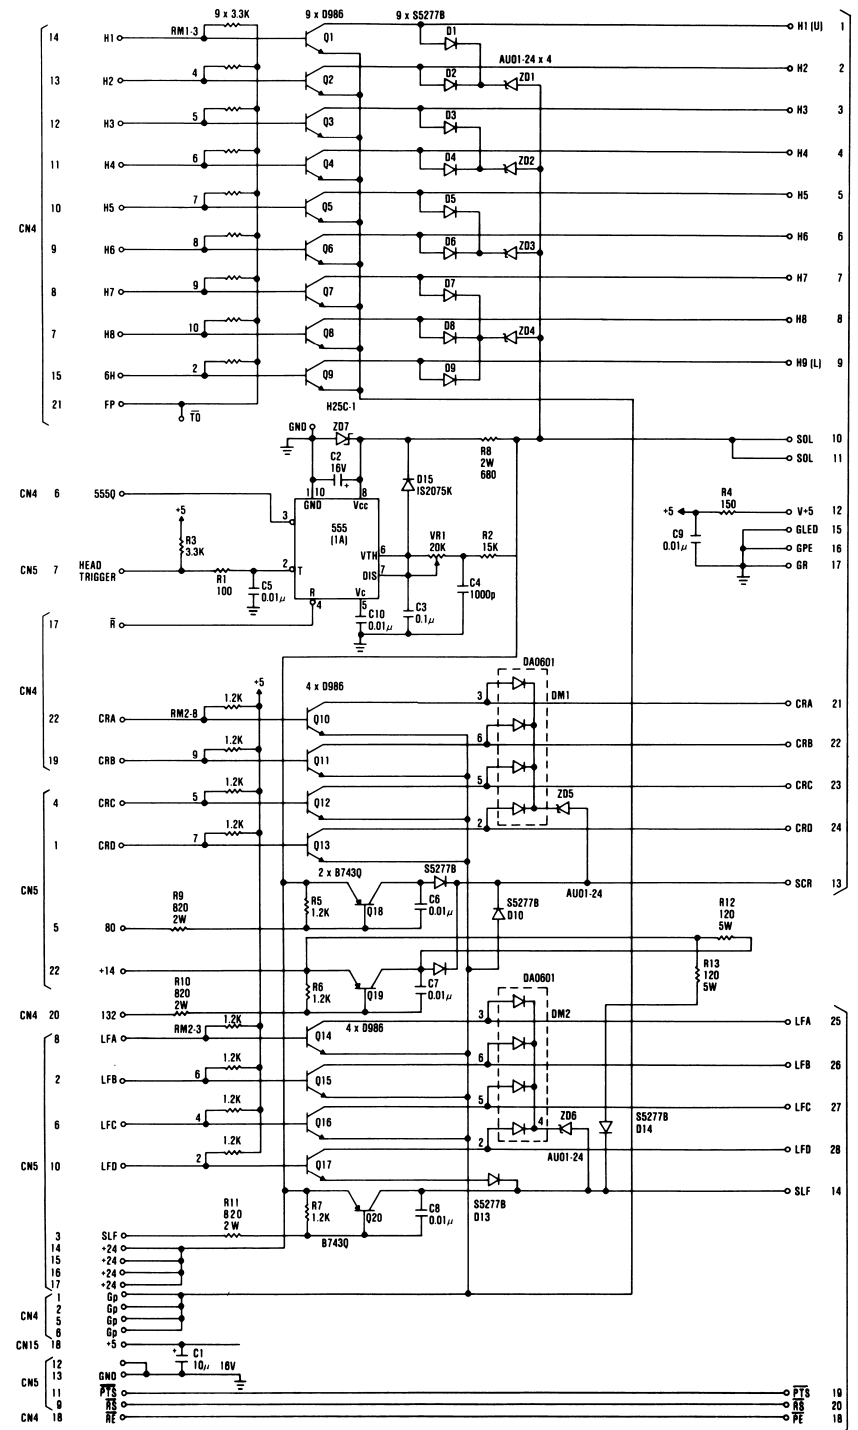

Graphics Printer Driver Circuit
Graphics Printer B-43