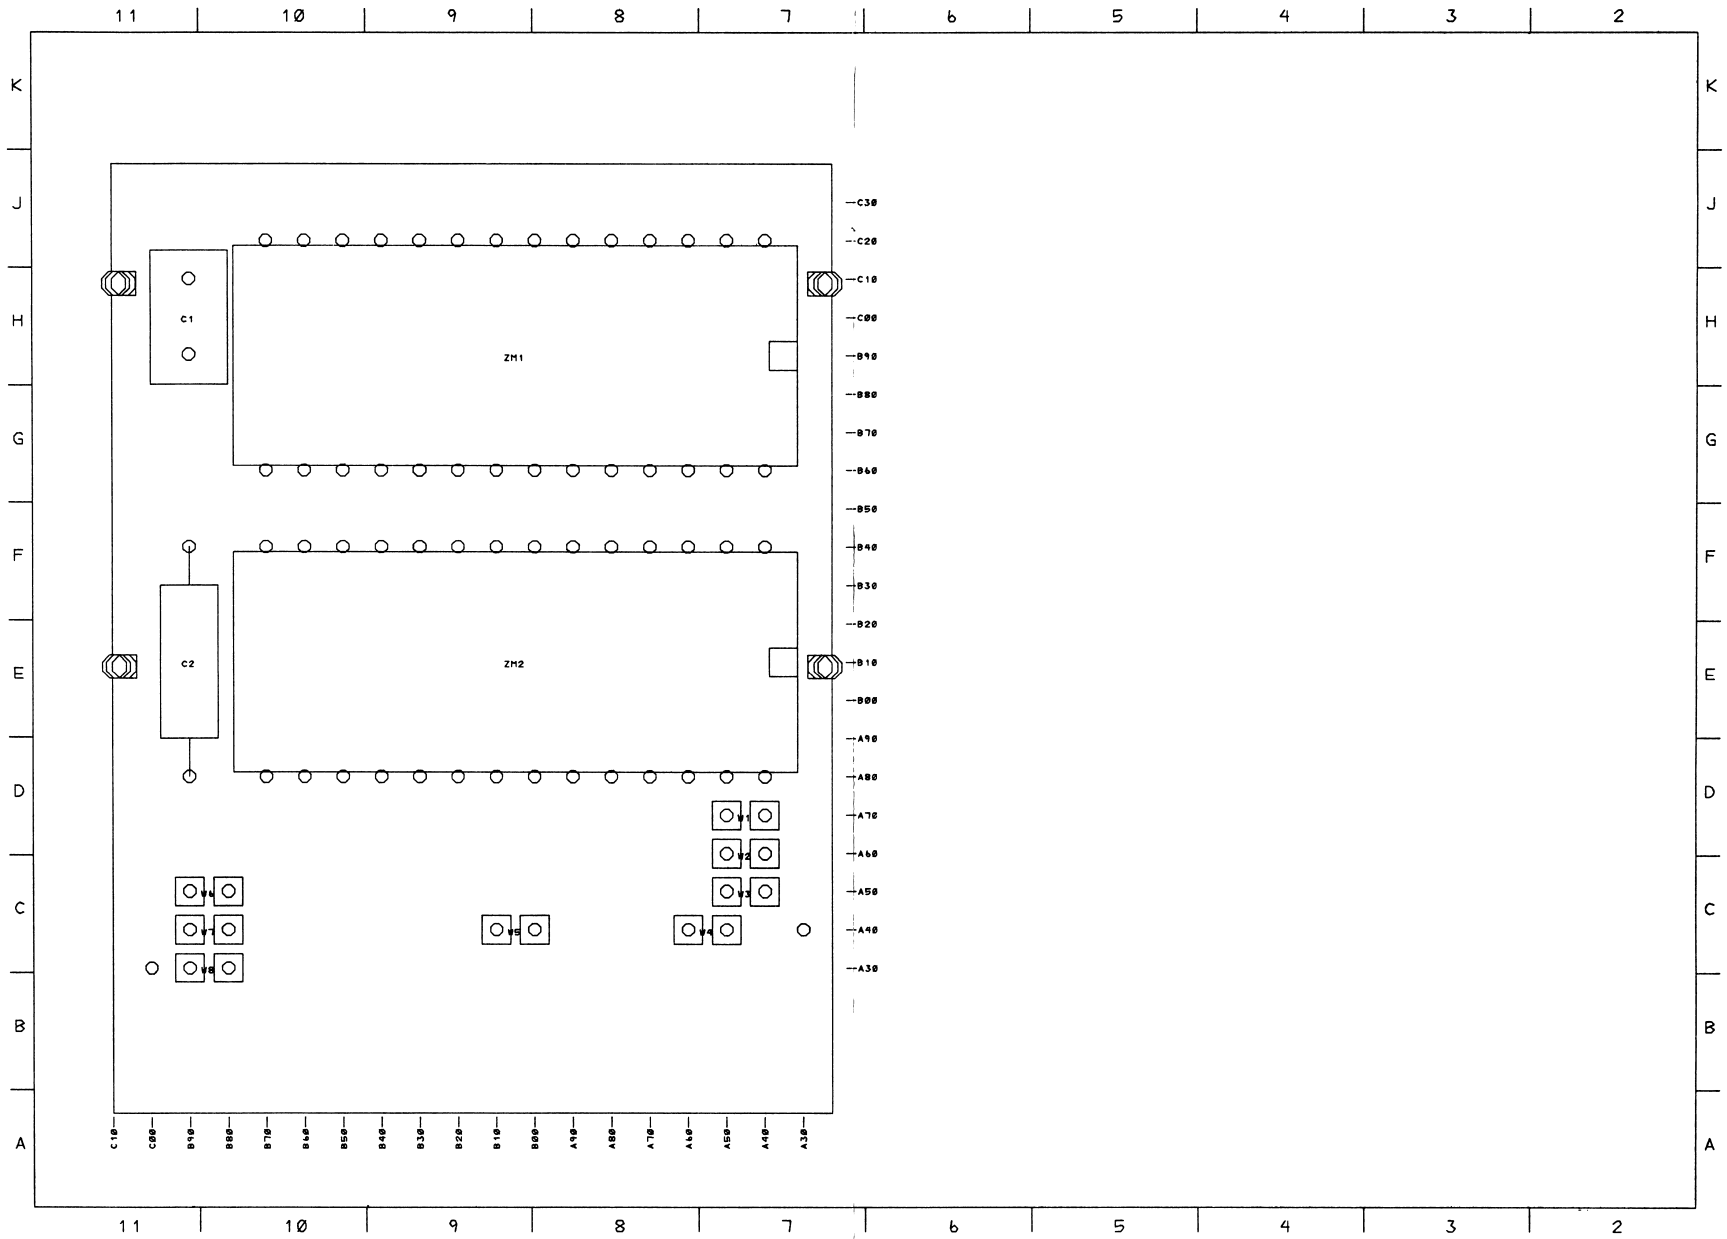

Appendix B. LOGIC DIAGRAMS

Contents

System Board	B-3
Program Cartridge	B-20
Power Supply Board	B-23
64KB Memory and Display Expansion	B-25
Color Display	B-29
Diskette Drive Adapter	B-30
Internal Modem	B-36
Parallel Printer Attachment	B-37
Infra-Red Receiver Board	B-42
Graphics Printer	B-43
Compact Printer	B-47

System Board (Sheet 9 of 17)

System Board B-11

System Board (Sheet 12 of 17)

System Board (Sheet 14 of 17)

B-16 System Board

System Board (Sheet 16 of 17)

B-18 System Board

Program Cartridge (Sheet 1 of 3)

B-20 Program Cartridge

Program Cartridge (Sheet 3 of 3)

B-22 Program Cartridge

Power Supply Board (Sheet 1 of 2)

Power Supply Board (Sheet 2 of 2)

64KB Memory and Display Expansion (Sheet 1 of 4)

64KB Memory and Display Expansion (Sheet 2 of 4)