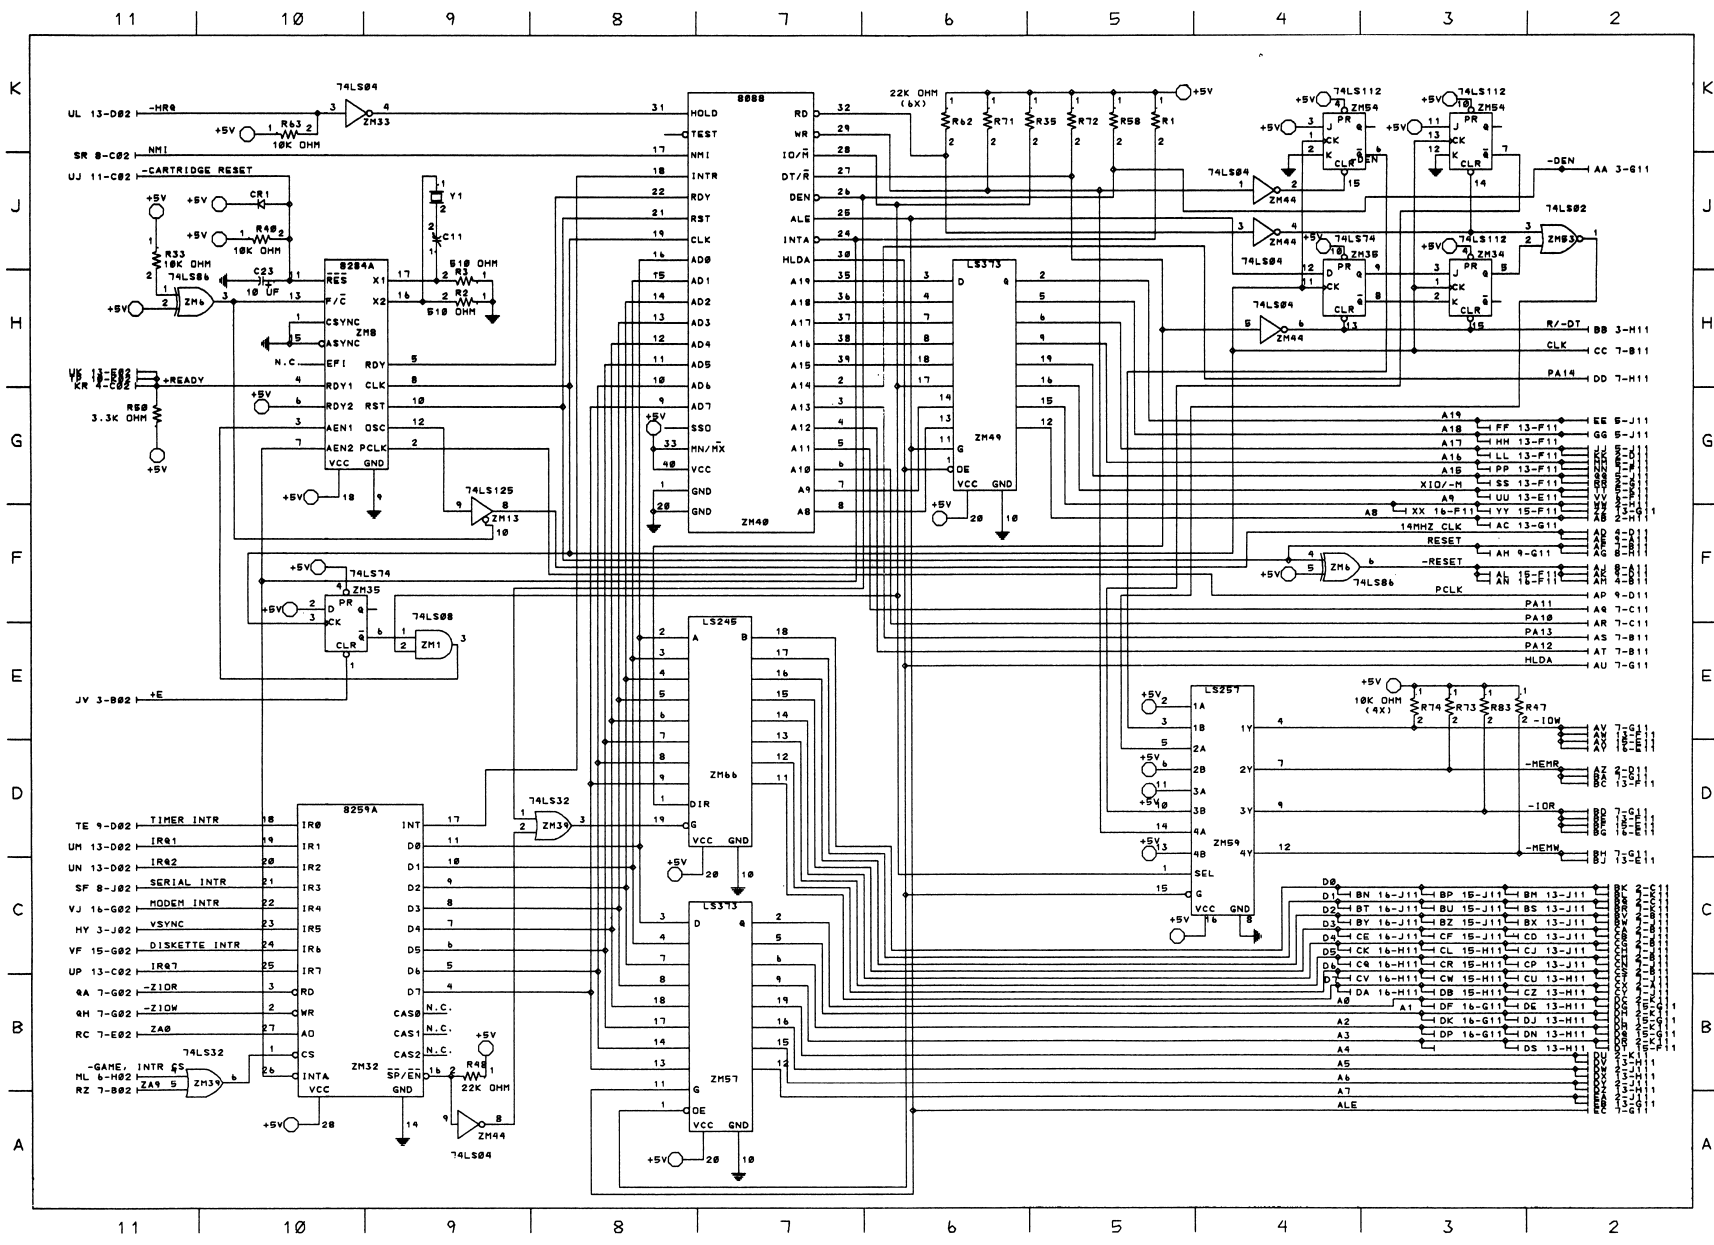

Appendix B. LOGIC DIAGRAMS

Contents

System Board	B-3
Program Cartridge	B-20
Power Supply Board	B-23
64KB Memory and Display Expansion	B-25
Color Display	B-29
Diskette Drive Adapter	B-30
Internal Modem	B-36
Parallel Printer Attachment	B-37
Infra-Red Receiver Board	B-42
Graphics Printer	B-43
Compact Printer	B-47

Notes:

(

(

(

System Board (Sheet 1 of 17)

System Board (Sheet 4 of 17)

System Board (Sheet 5 of 17)

System Board (Sheet 7 of 17)

System Board (Sheet 9 of 17)

System Board B-11

System Board (Sheet 12 of 17)

System Board (Sheet 14 of 17)

B-16 System Board

System Board (Sheet 16 of 17)

B-18 System Board

Program Cartridge (Sheet 1 of 3)

B-20 Program Cartridge

Program Cartridge (Sheet 3 of 3)

B-22 Program Cartridge

Power Supply Board (Sheet 1 of 2)

Power Supply Board (Sheet 2 of 2)

64KB Memory and Display Expansion (Sheet 1 of 4)

64KB Memory and Display Expansion (Sheet 2 of 4)