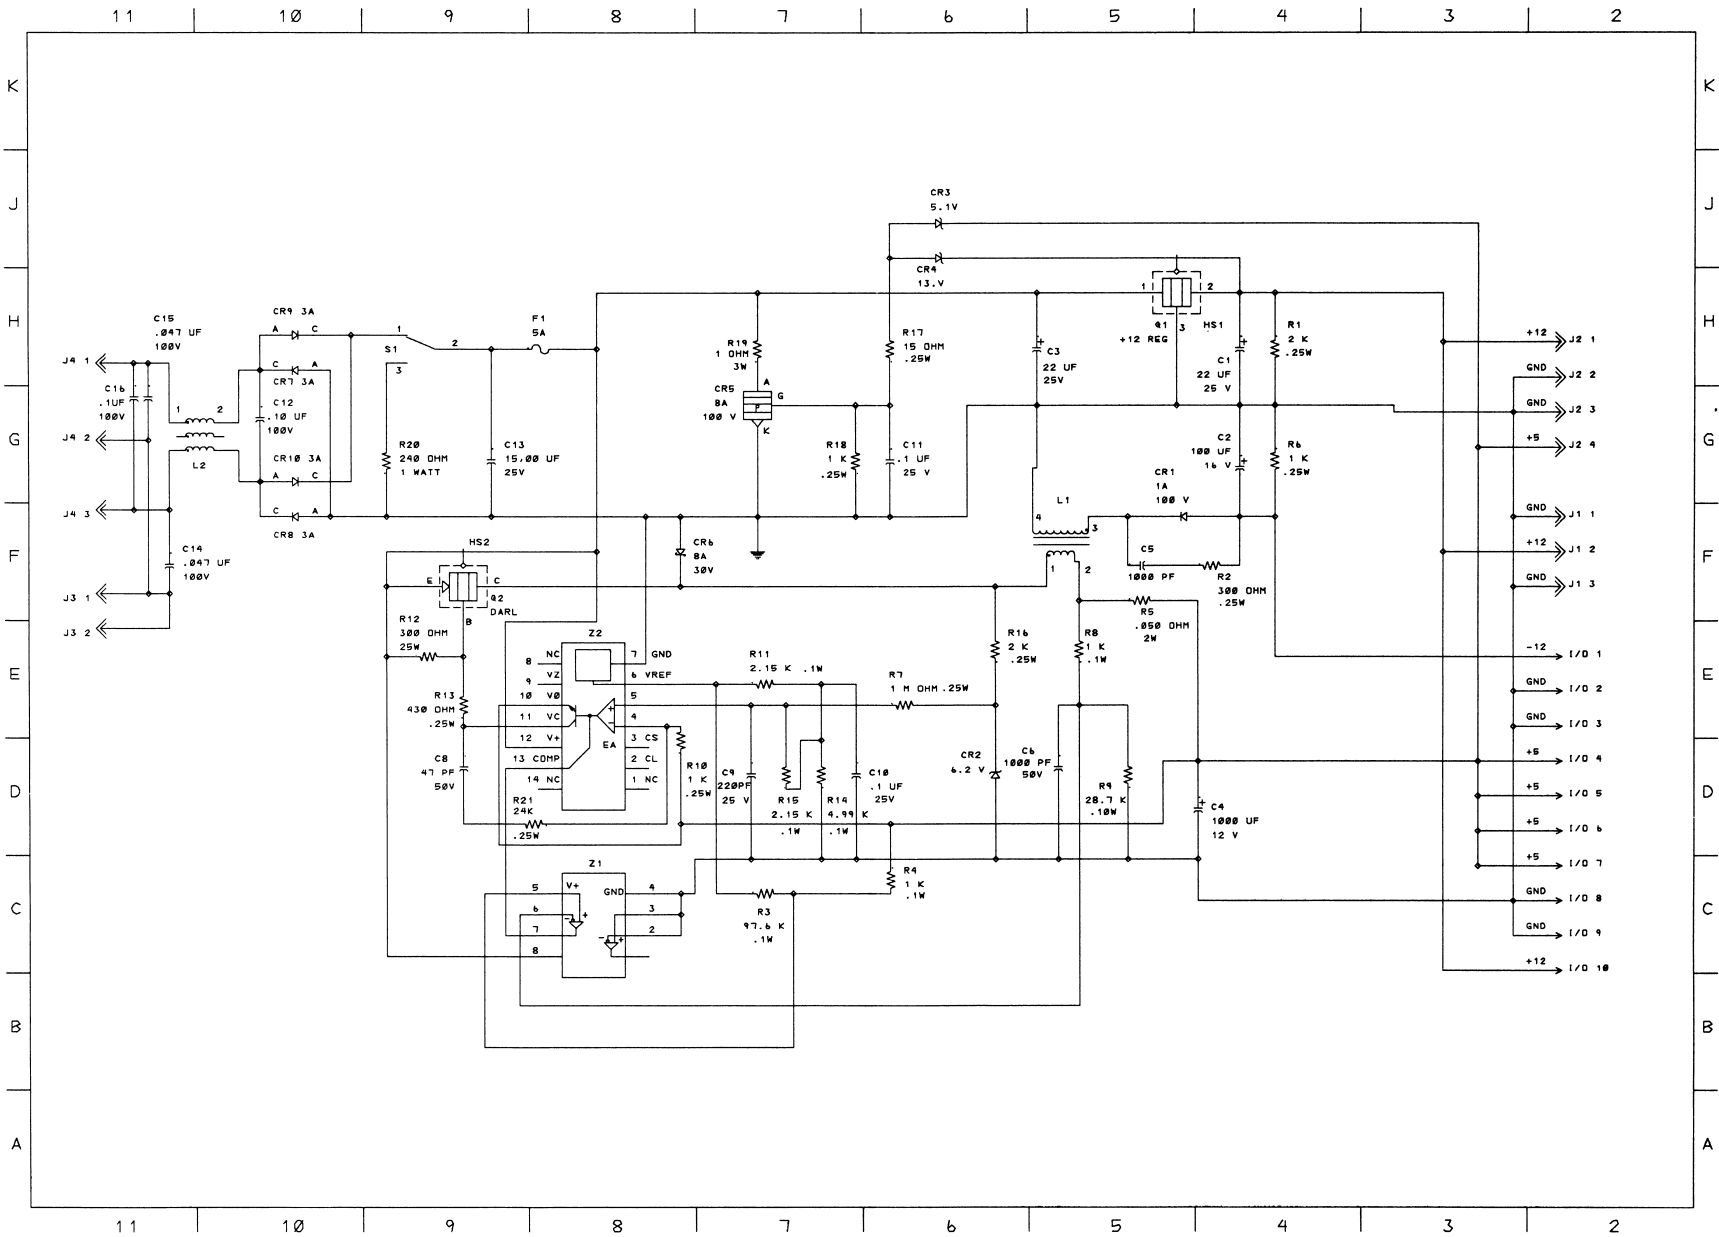

Appendix B. LOGIC DIAGRAMS

Contents

System Board	B-3
Program Cartridge	B-20
Power Supply Board	B-23
64KB Memory and Display Expansion	B-25
Color Display	B-29
Diskette Drive Adapter	B-30
Internal Modem	B-36
Parallel Printer Attachment	B-37
Infra-Red Receiver Board	B-42
Graphics Printer	B-43
Compact Printer	B-47

System Board (Sheet 9 of 17)

System Board B-11

System Board (Sheet 12 of 17)

System Board (Sheet 14 of 17)

B-16 System Board

System Board (Sheet 16 of 17)

B-18 System Board

Program Cartridge (Sheet 1 of 3)

B-20 Program Cartridge

Program Cartridge (Sheet 3 of 3)

B-22 Program Cartridge

Power Supply Board (Sheet 1 of 2)

Power Supply Board (Sheet 2 of 2)

64KB Memory and Display Expansion (Sheet 1 of 4)

64KB Memory and Display Expansion (Sheet 2 of 4)