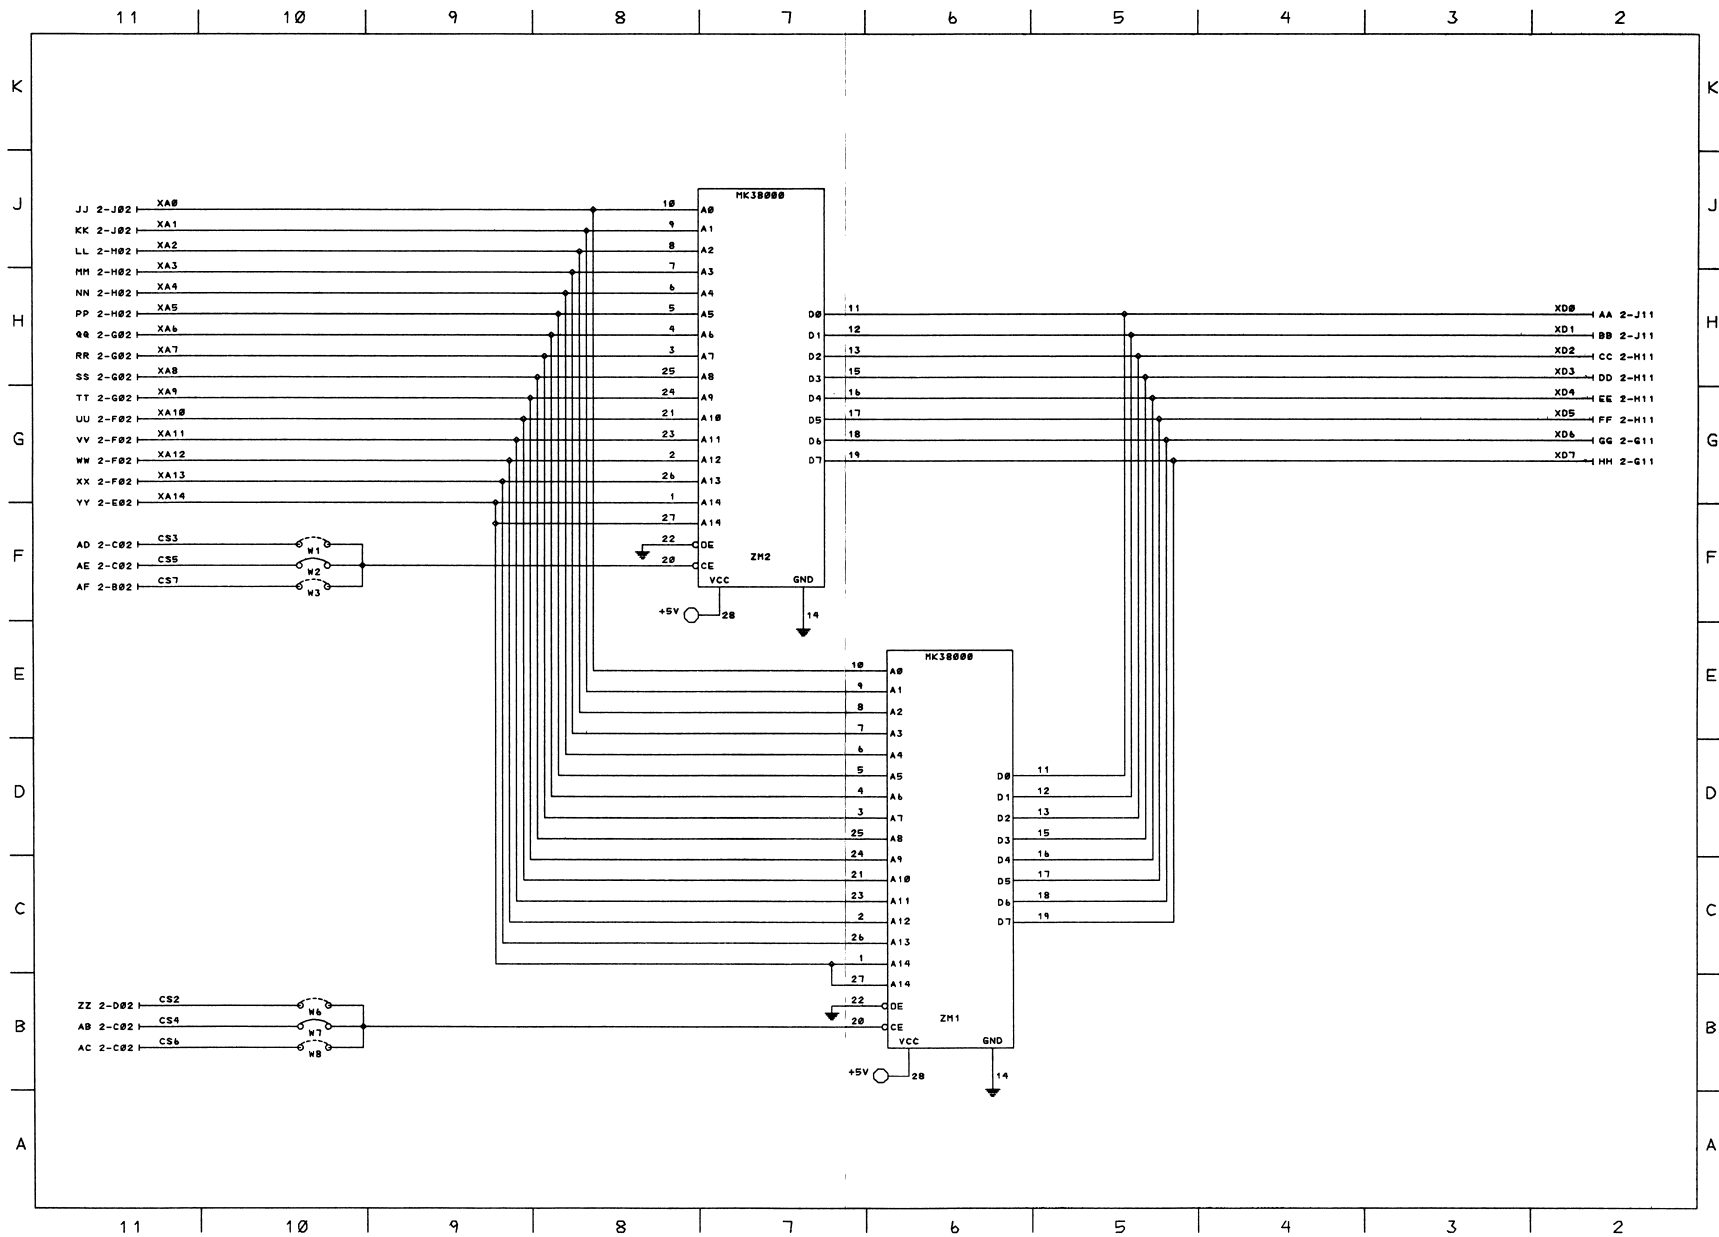

Appendix B. LOGIC DIAGRAMS

Contents

System Board	B-3
Program Cartridge	B-20
Power Supply Board	B-23
64KB Memory and Display Expansion	B-25
Color Display	B-29
Diskette Drive Adapter	B-30
Internal Modem	B-36
Parallel Printer Attachment	B-37
Infra-Red Receiver Board	B-42
Graphics Printer	B-43
Compact Printer	B-47

System Board (Sheet 9 of 17)

System Board B-11

System Board (Sheet 12 of 17)

System Board (Sheet 14 of 17)

B-16 System Board

System Board (Sheet 16 of 17)

B-18 System Board

Program Cartridge (Sheet 1 of 3)

B-20 Program Cartridge

Program Cartridge (Sheet 3 of 3)

B-22 Program Cartridge

Power Supply Board (Sheet 1 of 2)

Power Supply Board (Sheet 2 of 2)

64KB Memory and Display Expansion (Sheet 1 of 4)

64KB Memory and Display Expansion (Sheet 2 of 4)