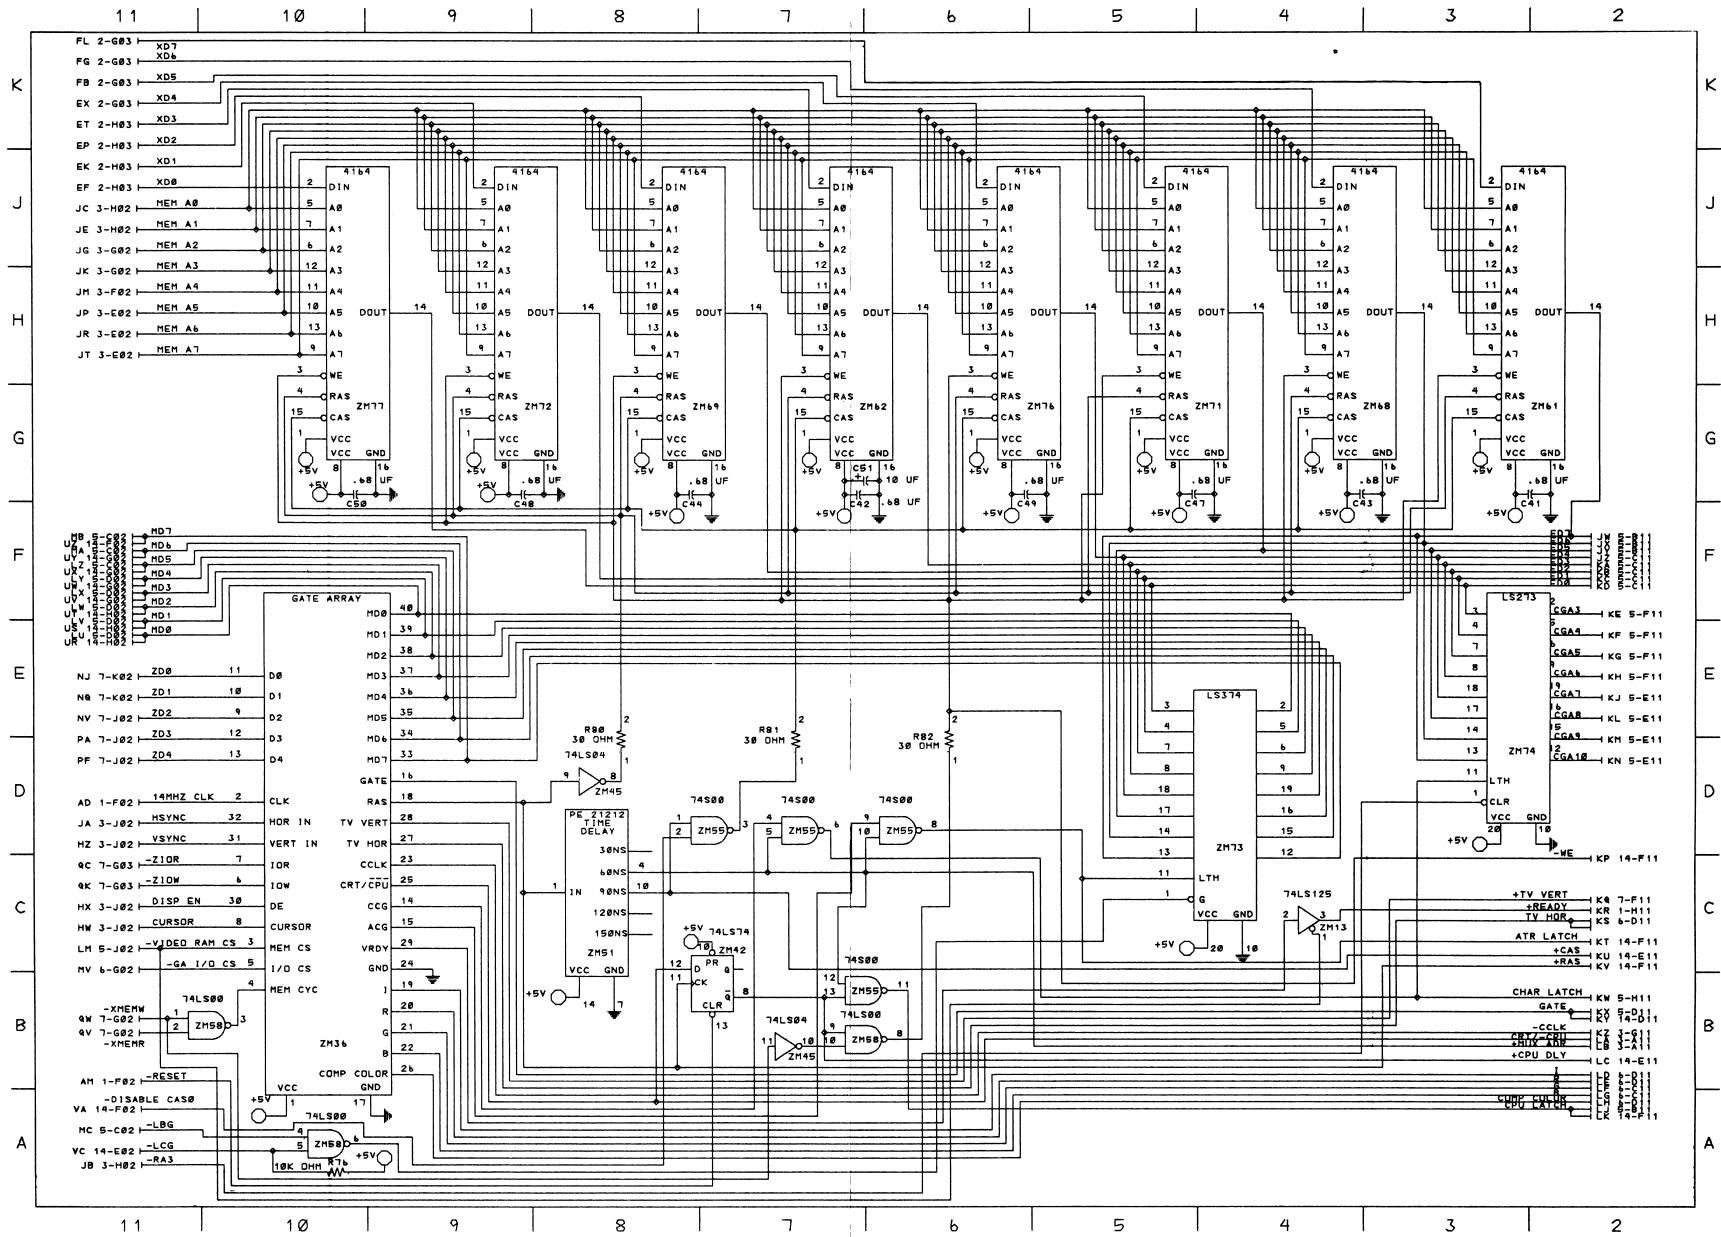

Appendix B. LOGIC DIAGRAMS

Contents

System Board	B-3
Program Cartridge	B-20
Power Supply Board	B-23
64KB Memory and Display Expansion	B-25
Color Display	B-29
Diskette Drive Adapter	B-30
Internal Modem	B-36
Parallel Printer Attachment	B-37
Infra-Red Receiver Board	B-42
Graphics Printer	B-43
Compact Printer	B-47

Notes:

(

(

(

System Board (Sheet 1 of 17)

System Board (Sheet 4 of 17)

System Board (Sheet 5 of 17)

System Board (Sheet 7 of 17)

System Board (Sheet 9 of 17)

System Board B-11

System Board (Sheet 12 of 17)

System Board (Sheet 14 of 17)

B-16 System Board

System Board (Sheet 16 of 17)

B-18 System Board

Program Cartridge (Sheet 1 of 3)

B-20 Program Cartridge

Program Cartridge (Sheet 3 of 3)

B-22 Program Cartridge

Power Supply Board (Sheet 1 of 2)

Power Supply Board (Sheet 2 of 2)

64KB Memory and Display Expansion (Sheet 1 of 4)

64KB Memory and Display Expansion (Sheet 2 of 4)