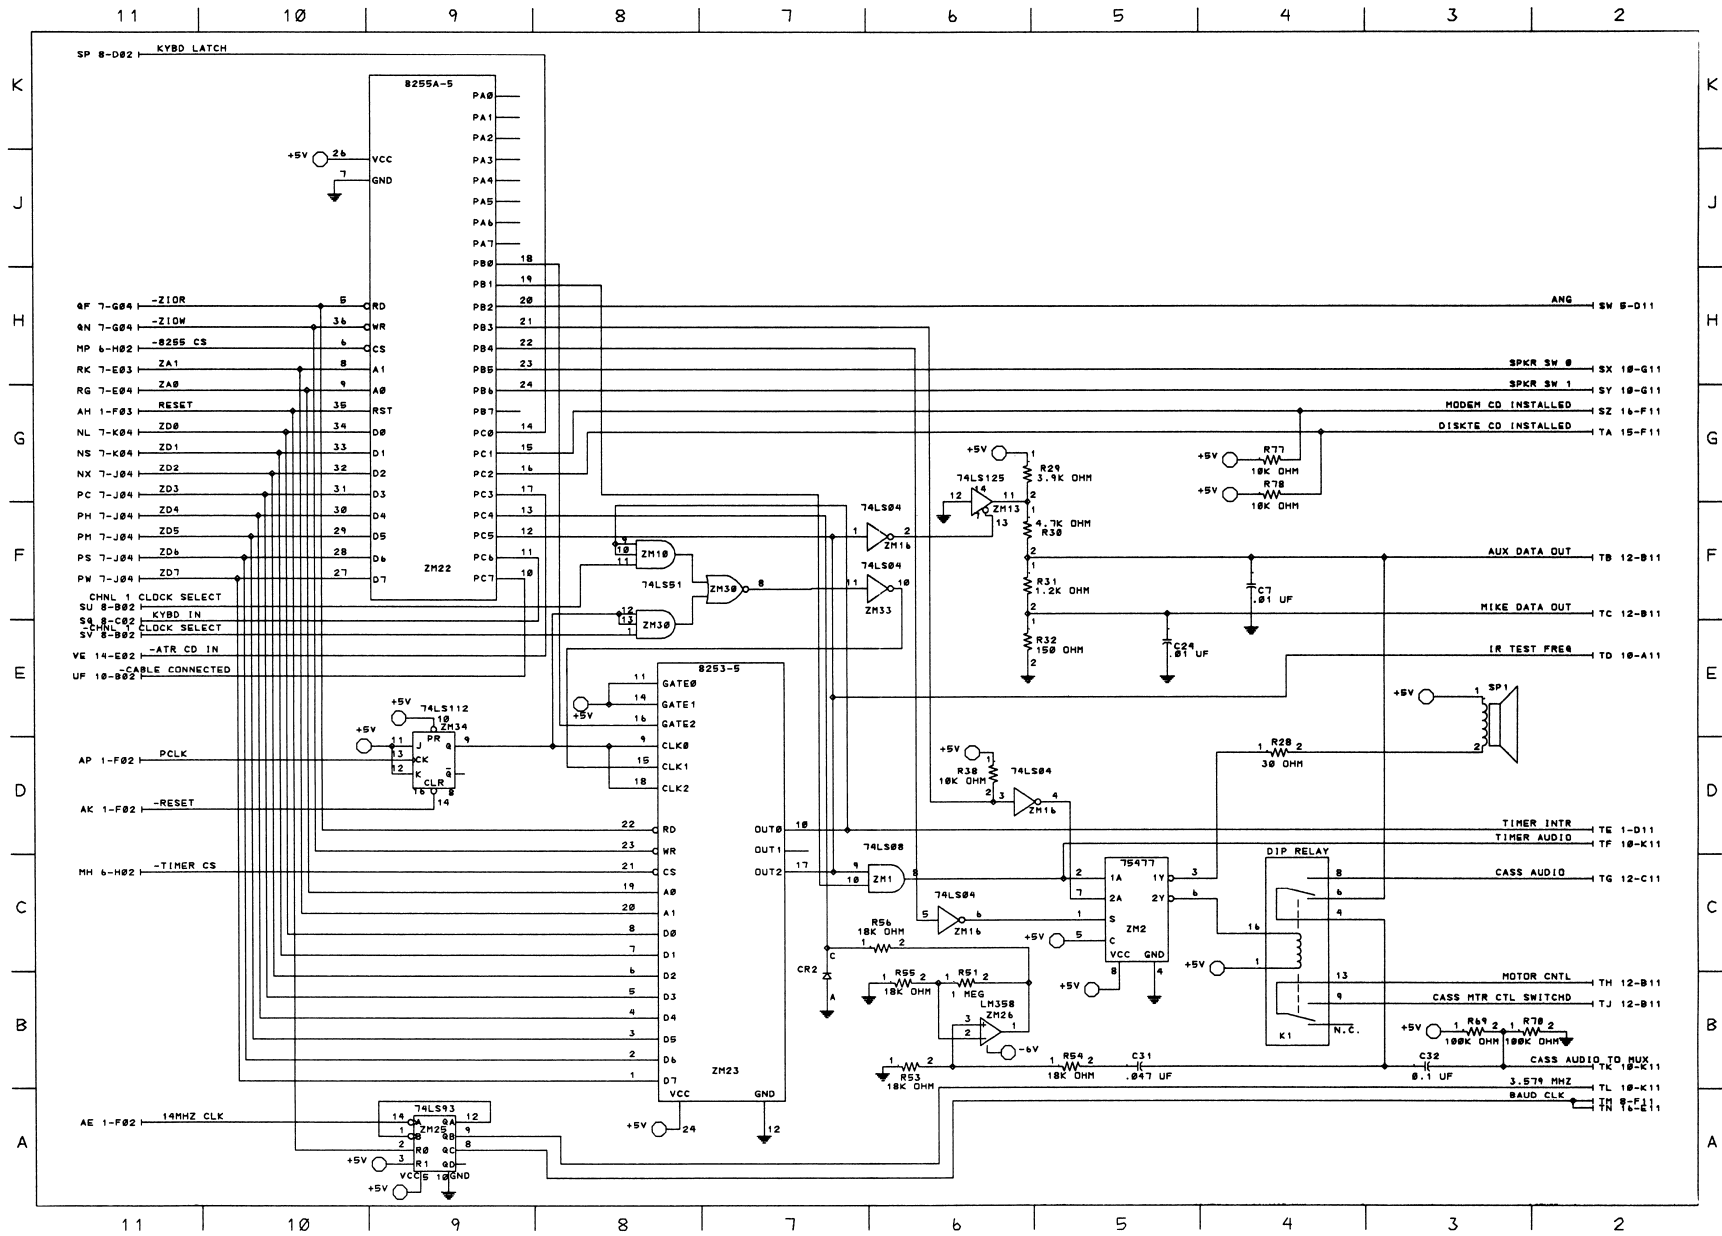

Appendix B. LOGIC DIAGRAMS

Contents

System Board	B-3
Program Cartridge	B-20
Power Supply Board	B-23
64KB Memory and Display Expansion	B-25
Color Display	B-29
Diskette Drive Adapter	B-30
Internal Modem	B-36
Parallel Printer Attachment	B-37
Infra-Red Receiver Board	B-42
Graphics Printer	B-43
Compact Printer	B-47

Notes:

(

(

(

System Board (Sheet 1 of 17)

System Board (Sheet 4 of 17)

System Board (Sheet 5 of 17)

System Board (Sheet 7 of 17)

System Board (Sheet 9 of 17)

System Board B-11

System Board (Sheet 12 of 17)

System Board (Sheet 14 of 17)

B-16 System Board

System Board (Sheet 16 of 17)

B-18 System Board

Program Cartridge (Sheet 1 of 3)

B-20 Program Cartridge

Program Cartridge (Sheet 3 of 3)

B-22 Program Cartridge

Power Supply Board (Sheet 1 of 2)

Power Supply Board (Sheet 2 of 2)

64KB Memory and Display Expansion (Sheet 1 of 4)

64KB Memory and Display Expansion (Sheet 2 of 4)