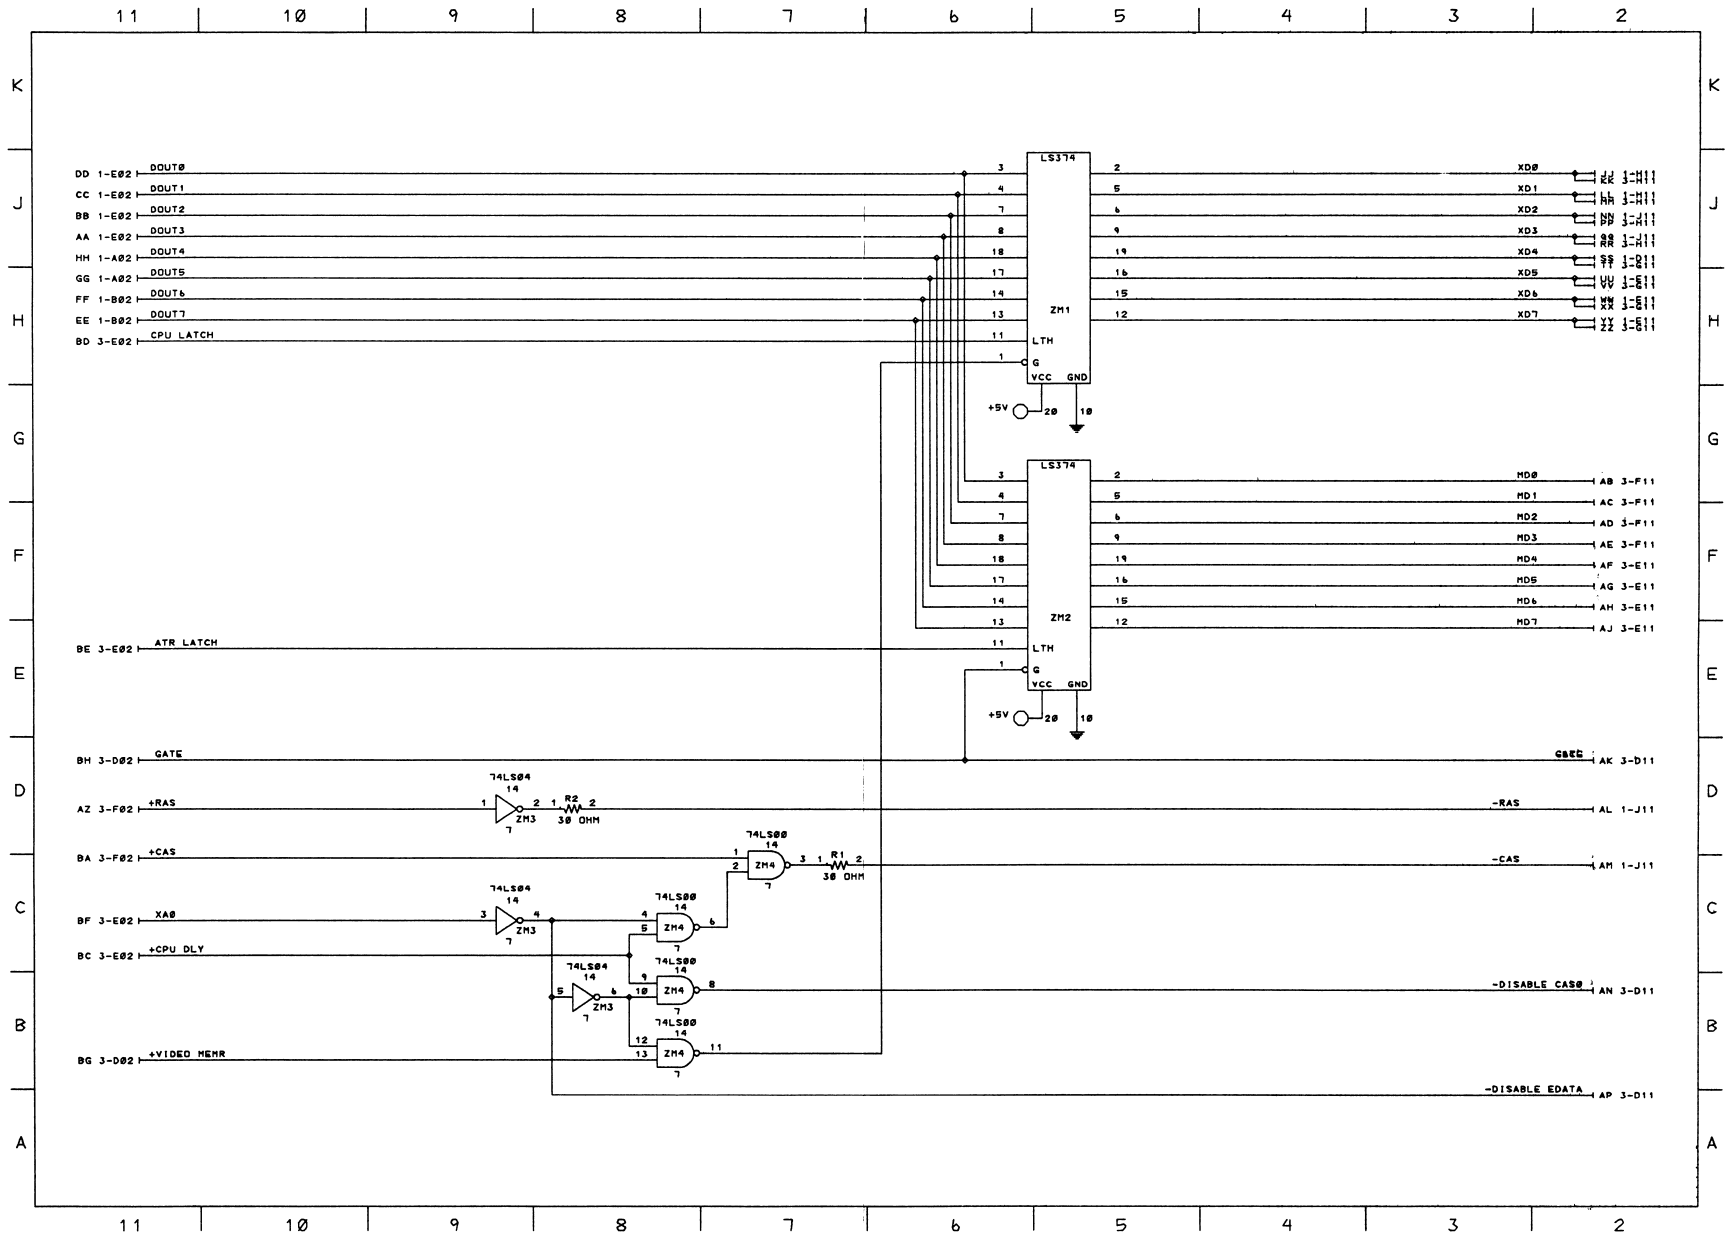

System Board (Sheet 9 of 17)

System Board B-11

System Board (Sheet 12 of 17)

System Board (Sheet 14 of 17)

B-16 System Board

System Board (Sheet 16 of 17)

B-18 System Board

Program Cartridge (Sheet 1 of 3)

B-20 Program Cartridge

Program Cartridge (Sheet 3 of 3)

B-22 Program Cartridge

Power Supply Board (Sheet 1 of 2)

Power Supply Board (Sheet 2 of 2)

64KB Memory and Display Expansion (Sheet 1 of 4)

64KB Memory and Display Expansion (Sheet 2 of 4)