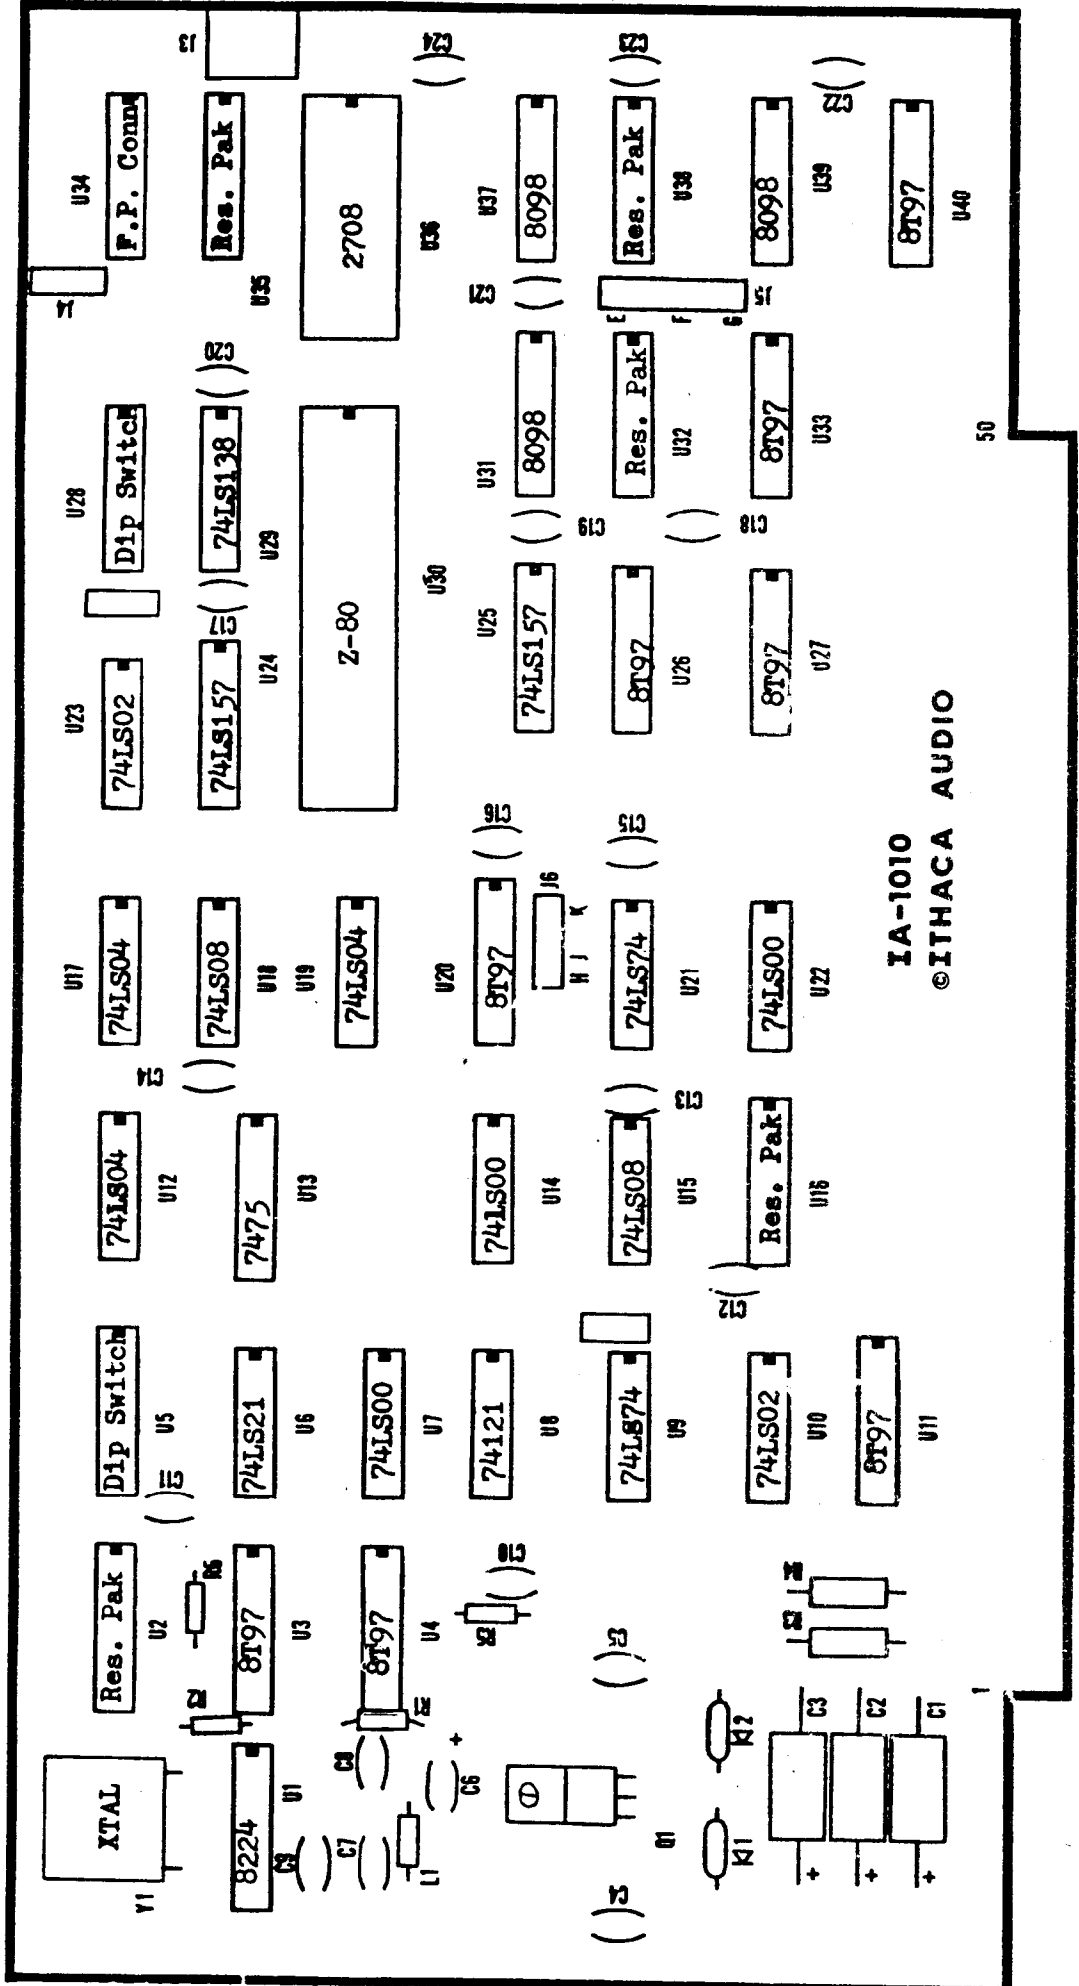

REDUCE TO 10,000 X, 60" X 60"

IA-1010
© ITHACA AUDIO

LAYOUT DIAGRAM Z80 BOARD