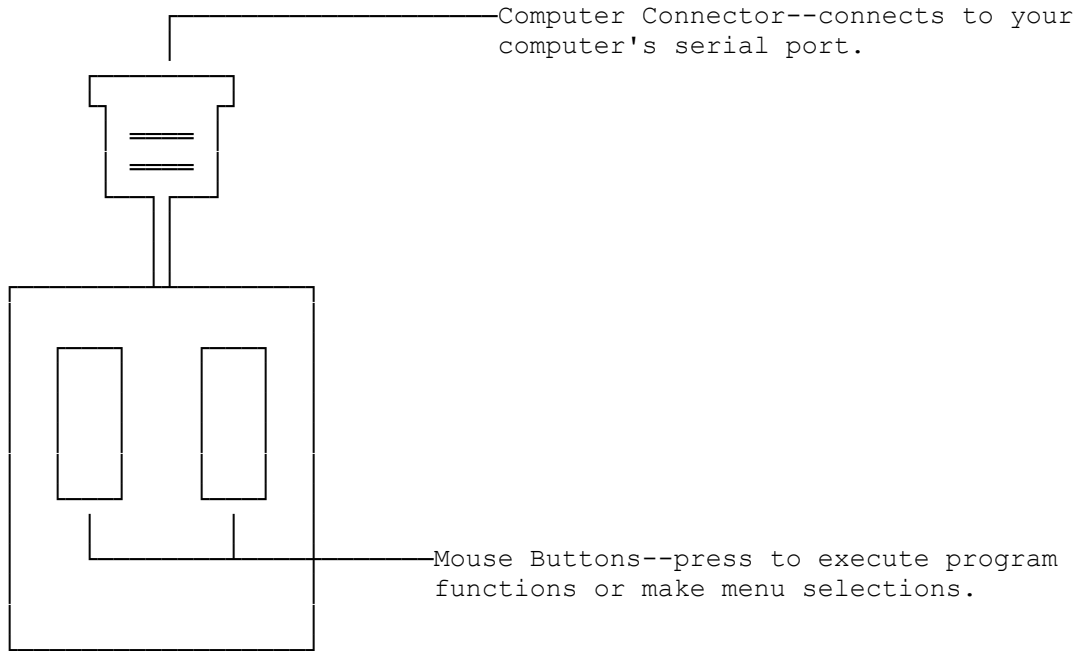

This serial mouse is an excellent device for moving and positioning a pointer on the screen--it greatly simplifies and speeds up the use of many software programs. It is especially useful when creating graphics and for graphics-oriented programs. Great for games too.

A QUICK LOOK AT THE SERIAL MOUSE

(css 07/30/93)