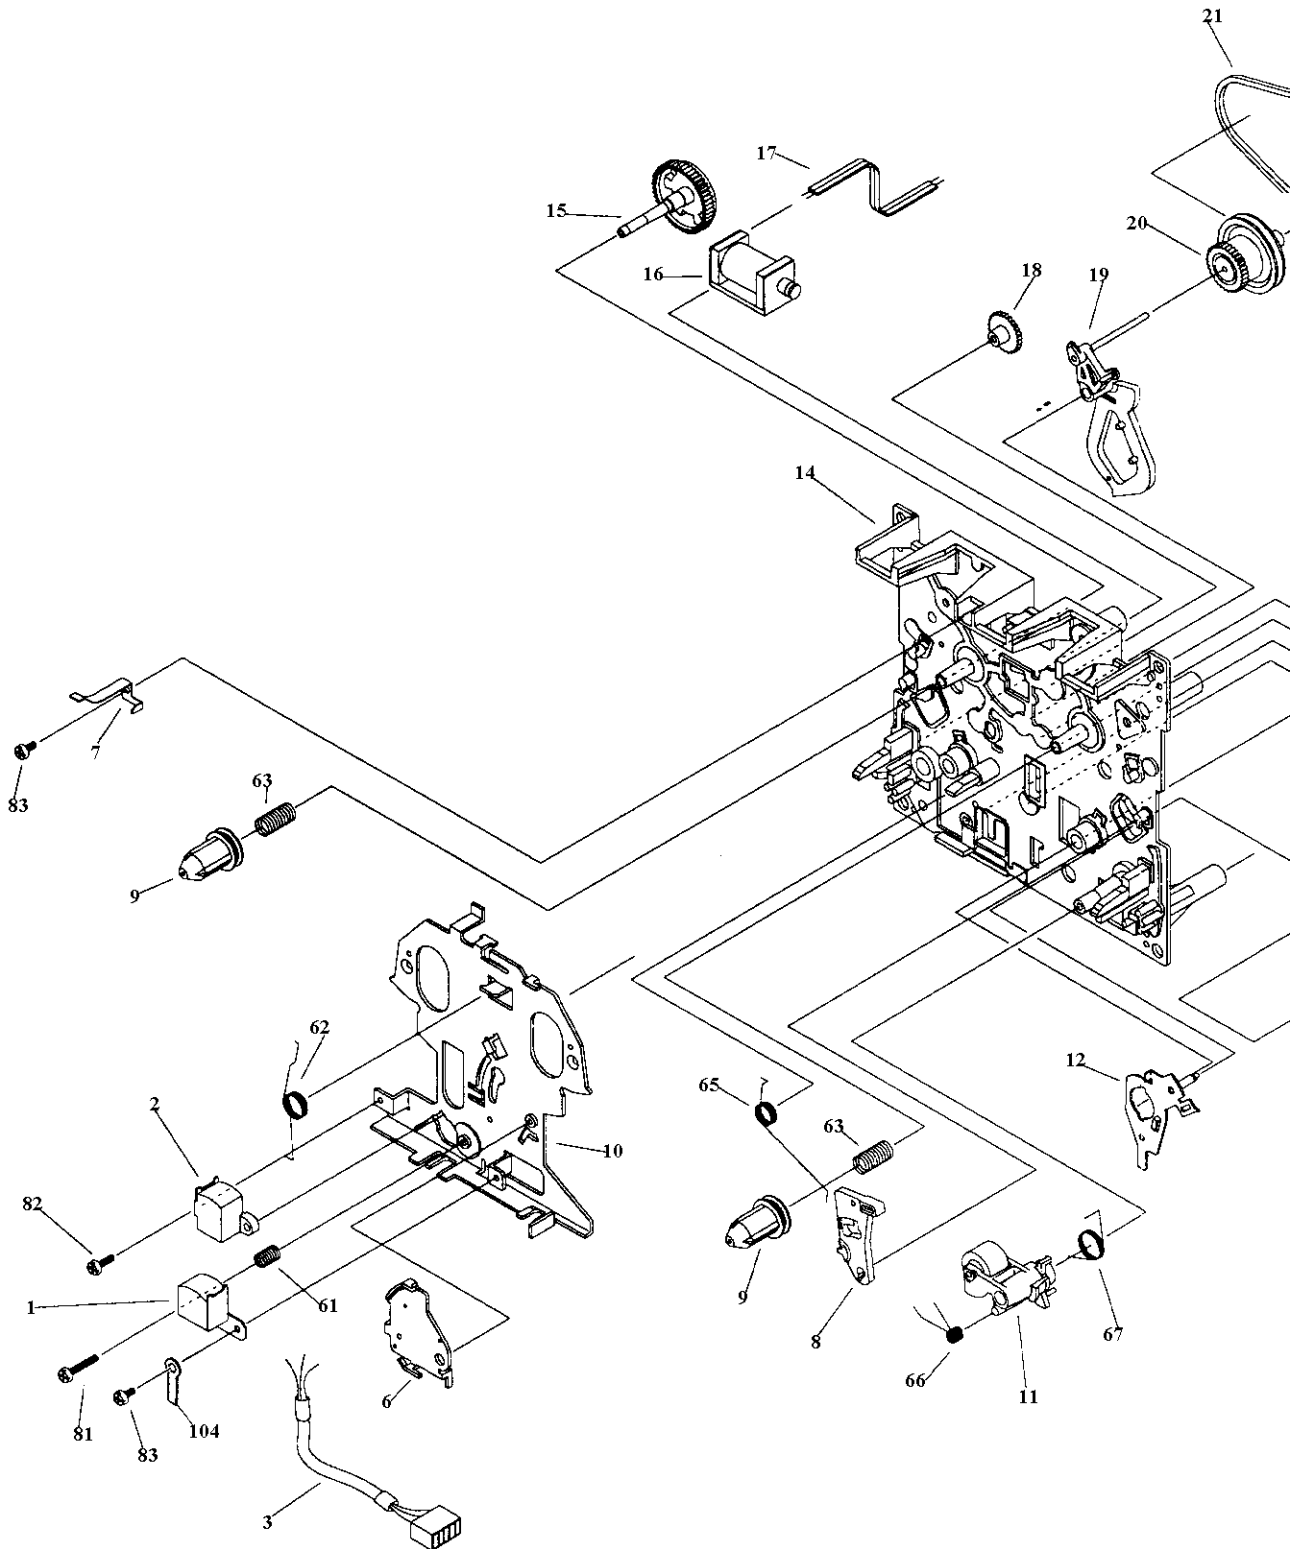

**SCT-51 HIGH-SPEED DUBBING  
CASSETTE DECK MECHANISM  
UNIT DECK I SHEET # 1  
(140-0670)  
FAXBACK DOC # 10605**

**CONTINUED ON  
SHEET # 2**

**SCT-51 HIGH-SPEED DUBBING  
CASSETTE DECK MECHANISM  
UNIT DECK I SHEET # 2  
(140-0670)  
FAXBACK DOC # 10605**

**CONTINUED ON  
SHEET # 1**