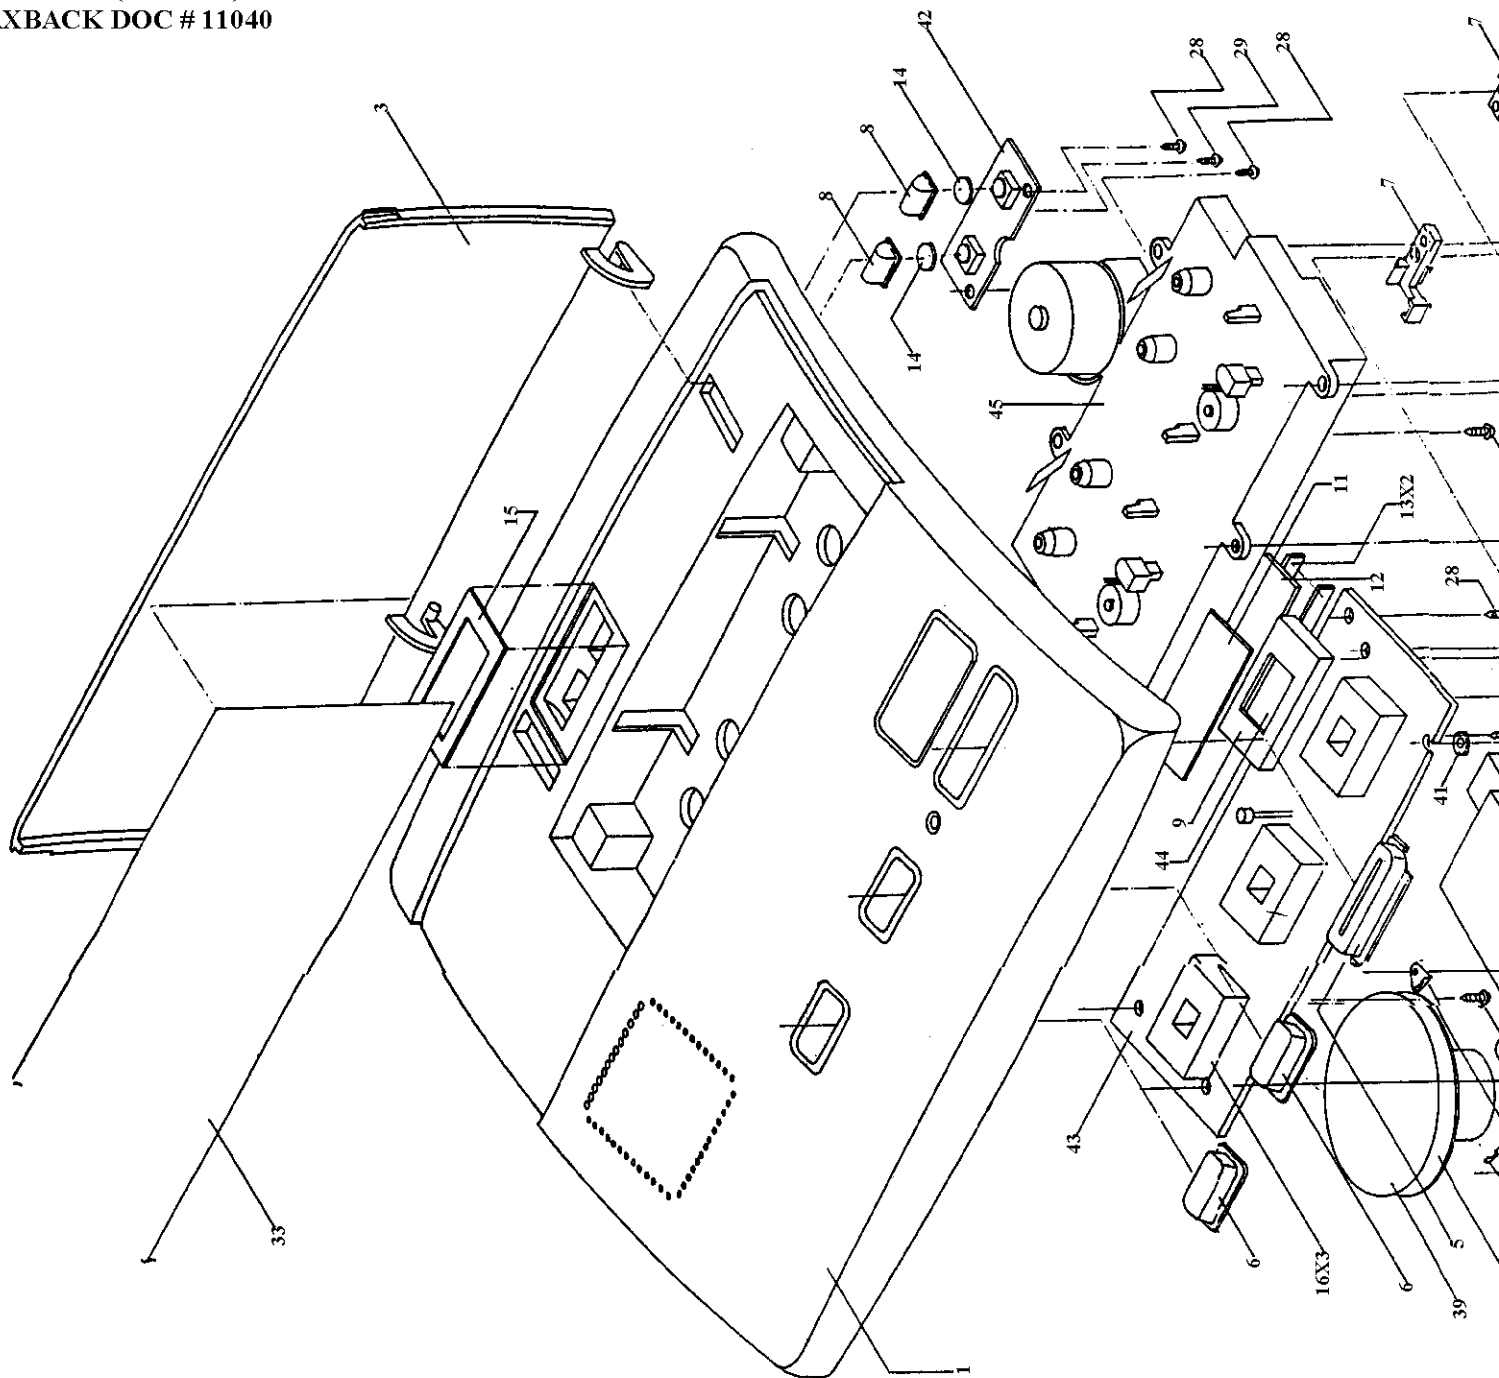

TAD-276 DUAL MICROCASSETTE
ANSWERING SYSTEM WITH REMOTE
AND VOICE STAMP CABINET
SHEET # 1 (430-0762)
FAXBACK DOC # 11040

TAD-276 DUAL MICROCASSETTE
ANSWERING SYSTEM WITH REMOTE
AND VOICE STAMP CABINET
SHEET # 2 (430-0762)
FAXBACK DOC # 11040